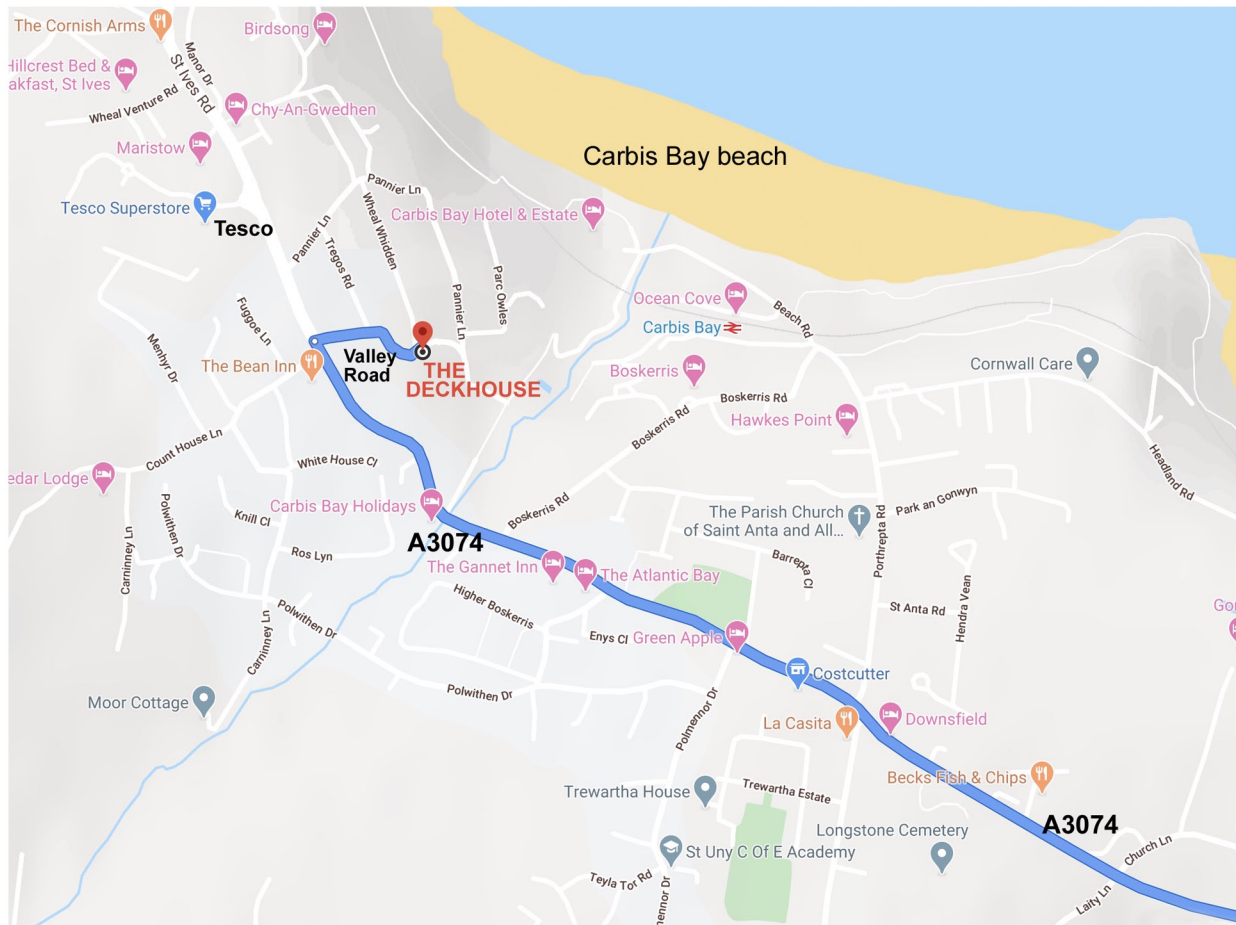

## The Deckhouse directions

From the A30 roundabout follow signs for St Ives and Carbis Bay.

Continue on the A3074 for approximately 2 miles through Lelant and Carbis Bay.

In Carbis Bay take the right turn in to Valley Road (directly opposite Counthouse Lane on your left). If you reach Tesco you have driven too far!

Zig zag down the hill and you will find The Deckhouse on the right-hand side approximately half-way down.

There is plenty of driveway parking to the front of the house.

You will find the front door key in the keysafe. This is situated past the front door and around to the side of the house, fixed to the fence on the right (the keycode will have been emailed to you).

Enjoy your holiday!

The full address of the property is:

The Deckhouse, Valley Road, Carbis Bay, St Ives, Cornwall, TR26 2QS